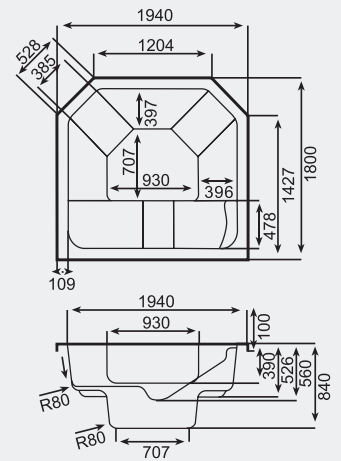

Nero

The Nero is designed for five persons comprising a step in, four seats and a recliner. The seats and recliner have recessed adjustable hydrojets massaging the lower back, shoulder and neck areas. The recliner offers an additional adjustable hydrojet to soothe the feet. The seats have numerous air injectors offering more localised and penetrating massage action to the upper legs. The recliner offers air injectors the full length of the body.