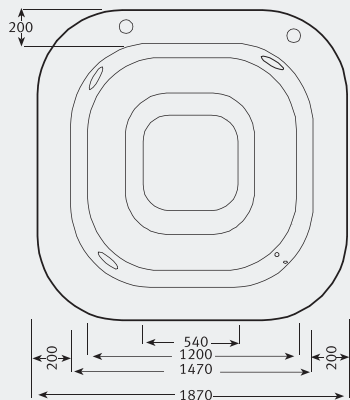

BEATRIX

- Plain circular beauty
- Abundant jet options due to its symmetry

L : 1510mm
W : 1510mm
H : 745mm

Footwell depth	195	Step to lip height	275
Total internal depth	670	Seat width	345
Total external depth	745	Water volume -litres	732
Seat to lip height	520		

OCTAGON

- Popular 6 seater that can fit across a corner
- Ample interior space without taking up too much room

L : 2210mm
W : 1790mm
H : 830mm

Footwell depth	265	Step to lip height	390
Total internal depth	810	Seat width	330
Total external depth	830	Water volume -litres	1040
Seat to lip height	535		

Spa & Surround Cover

- Complete PVC cover for spa and wooden surround

Spa Cover

- Polystyrene inner body
- 600g PVC waterproof coating
- UV protection
- Light and easy to use

Flexitub

L : 1870mm
W : 1870mm
H : 790mm

Footwell depth	275
Total internal depth	745
Total external depth	790
Seat to lip height	490
Seat width	340
Water Volume-litres	750

- Luxury 4 seater unit
- Flexible options to customize to individual specification
- Wide rim minimalistic new trend
- Standard 4 position jet system with many options
- Options include timer, bottom drain, light, electronic controls plus many more