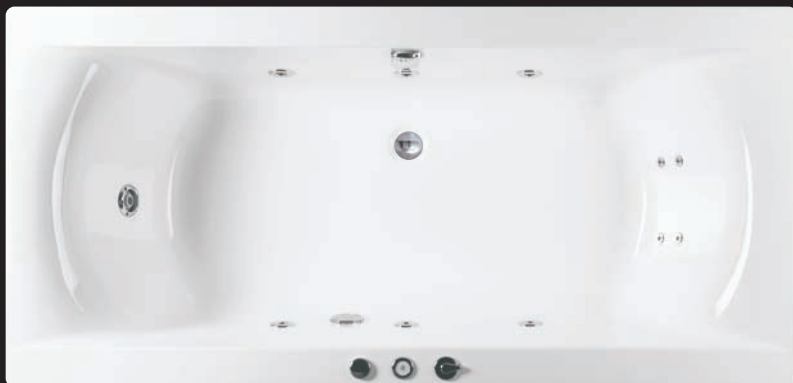

STANDARD BATH CONVERSIONS-FEATURES AND OPTIONS

■ **Standard** ● **Option**

- **SIDE SUCTION**
- Used on all standard models

- **ON/OFF COMBI SWITCH**
- Safety on/off switch
- Controls air water mix

- **MINI HYDRO JET**
- Multi directional nozzle
- Flush with bath wall for comfort and safety
- Water and Air combines for latest massage technology

FUTURE 10 HYDRO FLOOR SYSTEM

- 10 water jets on floor of bath
- Powerful pump system with built in run dry protection
- Valve diverter to redirect water if combined with hydro 6 system
- Standard with Bath filler and overflow and pop up waste.
- Complete with leg set installation kit

AIR JET 10 FLOOR SYSTEM

- 10 air jets on floor of bath
- Auto closure for improved hygiene control
- Blower unit for perfectly balanced massage control
- Can be combined with standard Hydro 6 system
- Complete with leg set installation kit

TURBO 2 SYSTEM

This luxury system has electronic touch controls and includes its own waste/drain mechanism and bath filler.

Water can be diverted to either the 6 jet system for all over massage or to the 4 jet captains seat for gentle back massage.