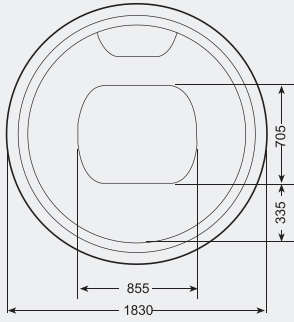

Footwell depth	350	Total external depth	950
Step to lip height	270	Water Volume-litres	1200
Total internal depth	880	Seat to lip height	560
Seat width	340		

L : 1830mm
W : 1830mm
H : 880mm

Footwell depth	268	Step to lip height	298
Total internal depth	805	Seat width	335
Total external depth	880	Water volume -litres	980
Seat to lip height	573		

BEATRIX

- Plain circular beauty
- Abundant jet options due to its symmetry

L : 1510mm
W : 1510mm
H : 745mm

Footwell depth	195	Step to lip height	275
Total internal depth	670	Seat width	345
Total external depth	745	Water volume -litres	732
Seat to lip height	520		

DONNA

- Traditional square shape
- Comfortable 4 seater
- Ideal where space is limited
- Popular above ground portable as well as built in

L : 1800
W : 1800
H : 910mm

Footwell depth	295	Step to lip height	370
Total internal depth	815	Seat width	400
Total external depth	910	Water volume -litres	930
Seat to lip height	615		

OCTAGON

- Popular 6 seater that can fit across a corner
- Ample interior space without taking up too much room

L : 2210mm
W : 1790mm
H : 830mm

Footwell depth	265	Step to lip height	390
Total internal depth	810	Seat width	330
Total external depth	830	Water volume -litres	1040
Seat to lip height	535		