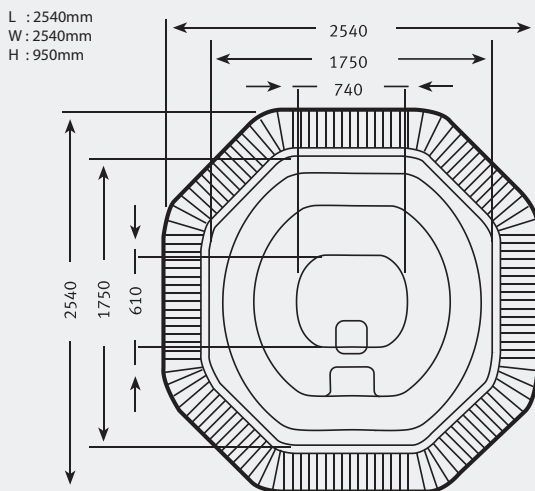

Footwell depth	350	Total external depth	950
Step to lip height	270	Water Volume-litres	1200
Total internal depth	880	Seat to lip height	560
Seat width	340		

L : 1830mm
W : 1830mm
H : 880mm

Footwell depth	268	Step to lip height	298
Total internal depth	805	Seat width	335
Total external depth	880	Water volume -litres	980
Seat to lip height	573		

BEATRIX

- Plain circular beauty
- Abundant jet options due to its symmetry

L : 1510mm
W : 1510mm
H : 745mm

Footwell depth	195	Step to lip height	275
Total internal depth	670	Seat width	345
Total external depth	745	Water volume -litres	732
Seat to lip height	520		

DONNA

- Traditional square shape
- Comfortable 4 seater
- Ideal where space is limited
- Popular above ground portable as well as built in

L : 1800
W : 1800
H : 910mm

Footwell depth	295	Step to lip height	370
Total internal depth	815	Seat width	400
Total external depth	910	Water volume -litres	930
Seat to lip height	615		

OCTAGON

- Popular 6 seater that can fit across a corner
- Ample interior space without taking up too much room

L : 2210mm
W : 1790mm
H : 830mm

Footwell depth	265	Step to lip height	390
Total internal depth	810	Seat width	330
Total external depth	830	Water volume -litres	1040
Seat to lip height	535		