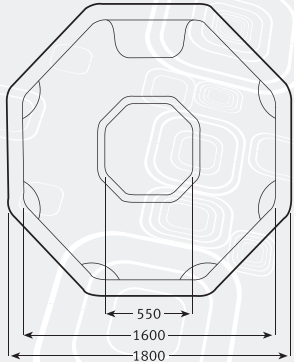

Footwell depth	350	Total external depth	950
Step to lip height	270	Water Volume-litres	1200
Total internal depth	880	Seat to lip height	560
Seat width	340		

L : 1830mm
W : 1830mm
H : 880mm

Footwell depth	268	Step to lip height	298
Total internal depth	805	Seat width	335
Total external depth	880	Water volume -litres	980
Seat to lip height	573		

BEATRIX

- Plain circular beauty
- Abundant jet options due to its symmetry

L : 1510mm
W : 1510mm
H : 745mm

Footwell depth	195	Step to lip height	275
Total internal depth	670	Seat width	345
Total external depth	745	Water volume -litres	732
Seat to lip height	520		

DONNA

- Traditional square shape
- Comfortable 4 seater
- Ideal where space is limited
- Popular above ground portable as well as built in

L : 1800
W : 1800
H : 910mm

Footwell depth	295	Step to lip height	370
Total internal depth	815	Seat width	400
Total external depth	910	Water volume -litres	930
Seat to lip height	615		

OCTAGON

- Popular 6 seater that can fit across a corner
- Ample interior space without taking up too much room

L : 2210mm
W : 1790mm
H : 830mm

Footwell depth	265	Step to lip height	390
Total internal depth	810	Seat width	330
Total external depth	830	Water volume -litres	1040
Seat to lip height	535		