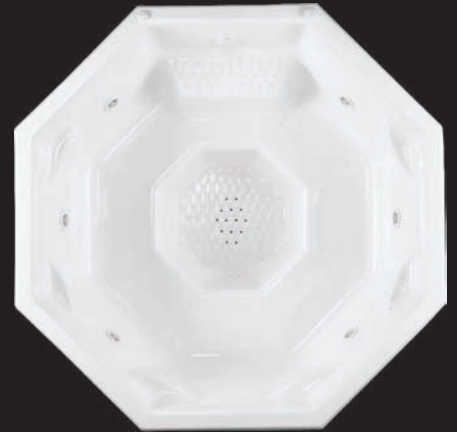

BEATRIX

- Plain circular beauty
- Abundant jet options due to its symmetry

L : 1510mm
W : 1510mm
H : 745mm

Footwell depth	195	Step to lip height	275
Total internal depth	670	Seat width	345
Total external depth	745	Water volume -litres	732
Seat to lip height	520		

DONNA

- Traditional square shape
- Comfortable 4 seater
- Ideal where space is limited
- Popular above ground portable as well as built in

L : 1800
W : 1800
H : 910mm

Footwell depth	295	Step to lip height	370
Total internal depth	815	Seat width	400
Total external depth	910	Water volume -litres	930
Seat to lip height	615		

OCTAGON

- Popular 6 seater that can fit across a corner
- Ample interior space without taking up too much room

L : 2210mm
W : 1790mm
H : 830mm

Footwell depth	265	Step to lip height	390
Total internal depth	810	Seat width	330
Total external depth	830	Water volume -litres	1040
Seat to lip height	535		

JULIANA CAESAR

- 8 sided shape
- Comfortable 7 seater
- Comprises step in with a bench seat surround
- Recessed adjustable hydrojets for massaging the lower back, shoulder and neck areas.

Nero

The Nero is designed for five persons comprising a step in, four seats and a recliner. The seats and recliner have recessed adjustable hydrojets massaging the lower back, shoulder and neck areas. The recliner offers an additional adjustable hydrojet to soothe the feet. The seats have numerous air injectors offering more localised and penetrating massage action to the upper legs. The recliner offers air injectors the full length of the body.