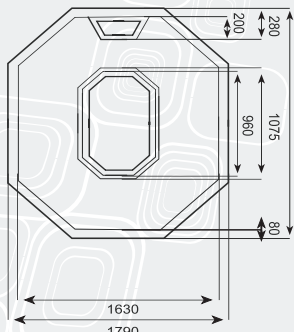

Footwell depth	350	Total external depth	950
Step to lip height	270	Water Volume-litres	1200
Total internal depth	880	Seat to lip height	560
Seat width	340		

L : 1830mm
W : 1830mm
H : 880mm

Footwell depth	268	Step to lip height	298
Total internal depth	805	Seat width	335
Total external depth	880	Water volume -litres	980
Seat to lip height	573		

BEATRIX

- Plain circular beauty
- Abundant jet options due to its symmetry

L : 1510mm
W : 1510mm
H : 745mm

Footwell depth	195	Step to lip height	275
Total internal depth	670	Seat width	345
Total external depth	745	Water volume -litres	732
Seat to lip height	520		

DONNA

- Traditional square shape
- Comfortable 4 seater
- Ideal where space is limited
- Popular above ground portable as well as built in

L : 1800
W : 1800
H : 910mm

Footwell depth	295	Step to lip height	370
Total internal depth	815	Seat width	400
Total external depth	910	Water volume -litres	930
Seat to lip height	615		

OCTAGON

- Popular 6 seater that can fit across a corner
- Ample interior space without taking up too much room

L : 2210mm
W : 1790mm
H : 830mm

Footwell depth	265	Step to lip height	390
Total internal depth	810	Seat width	330
Total external depth	830	Water volume -litres	1040
Seat to lip height	535		