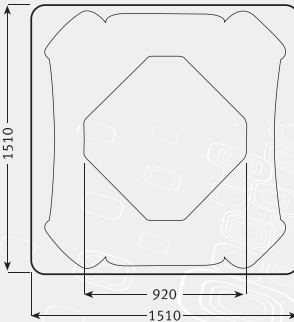

Footwell depth	350	Total external depth	950
Step to lip height	270	Water Volume-litres	1200
Total internal depth	880	Seat to lip height	560
Seat width	340		

L : 1830mm
W : 1830mm
H : 880mm

Footwell depth	268	Step to lip height	298
Total internal depth	805	Seat width	335
Total external depth	880	Water volume -litres	980
Seat to lip height	573		

BEATRIX

- Plain circular beauty
- Abundant jet options due to its symmetry

L : 1510mm
W : 1510mm
H : 745mm

Footwell depth	195	Step to lip height	275
Total internal depth	670	Seat width	345
Total external depth	745	Water volume -litres	732
Seat to lip height	520		

DONNA

- Traditional square shape
- Comfortable 4 seater
- Ideal where space is limited
- Popular above ground portable as well as built in

L : 1800
W : 1800
H : 910mm

Footwell depth	295	Step to lip height	370
Total internal depth	815	Seat width	400
Total external depth	910	Water volume -litres	930
Seat to lip height	615		

OCTAGON

- Popular 6 seater that can fit across a corner
- Ample interior space without taking up too much room

L : 2210mm
W : 1790mm
H : 830mm

Footwell depth	265	Step to lip height	390
Total internal depth	810	Seat width	330
Total external depth	830	Water volume -litres	1040
Seat to lip height	535		